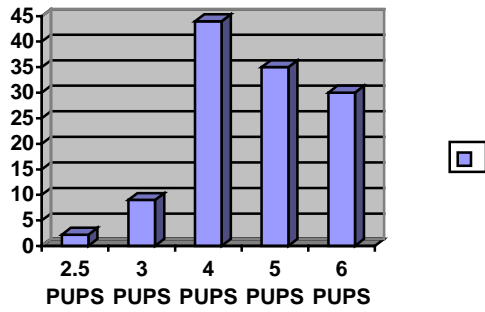

Number of Litters Whelped	437	
Number of Males	929	49.8%
Number of Females	935	50.2%
Total Bichons whelped	1864	

4. Number of Bichons reported on

Total responses	27 of 36 responders answered this question.
Total Bichons	894

5. Bichons Living with Responder

Responders 30	Total 213
Males 32%	Females 68%

6. Litter Size:

Average Size Litter 4.46 pups/litter

Pups in litter	Responders
2.5	1
3	2
4	11
5	7
6	5

Average Size Litter 4.46 pups

Smallest Litter Size

Pups in litter	Responders
1	8
2	11
3	7
4	3
5	1 Bred one litter
6	1 Bred one litter

Average Smallest Litter Size 2.47pup

Largest Litter Size

Pups in litter	Responders
4	3
5	4
6	6
7	9
8	4
9	3

Average Largest Litter Size 6.6

7. Caesareans Sections

321 Litters	30 sections	.093%
-------------	-------------	-------

8. Breeding Age

Age First Breeding

1.5 yrs	4
2 yrs	18
2.5 yrs	10
3 yrs	3

Average First Breeding 2.2 yrs