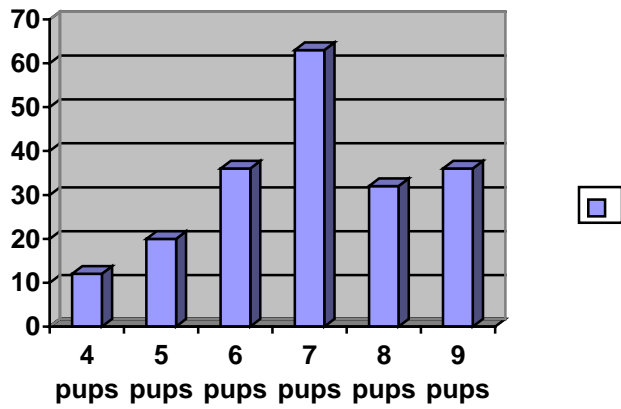

5. Bichons Living with Responder

Responders 30	Total 213
Males 32%	Females 68%

6. Litter Size:

Average Size Litter 4.46 pups/litter

Pups in litter	Responders
2.5	1
3	2
4	11
5	7
6	5

Average Size Litter 4.46 pups

Smallest Litter Size

Pups in litter	Responders
1	8
2	11
3	7
4	3
5	1 Bred one litter
6	1 Bred one litter

Average Smallest Litter Size 2.47pup

Largest Litter Size

Pups in litter	Responders
4	3
5	4
6	6
7	9
8	4
9	3

Average Largest Litter Size 6.6

7. Caesareans Sections

321 Litters	30 sections	.093%
-------------	-------------	-------

8. Breeding Age

Age First Breeding

1.5 yrs	4
2 yrs	18
2.5 yrs	10
3 yrs	3

Average First Breeding 2.2 yrs

Age Last Bred

4 yrs	1
5 yrs	12
6 yrs	17
7 yrs	4
8 yrs`	1

Average Age Last Breeding 5.8 yrs

Average Age Last Breeding 5.8yrs

9. Frequency

Number of Times Bitch Bred

2	6
2-3	10
3	7
3-4	1
4	2

Average Number of Times Bitch Bred 2.8