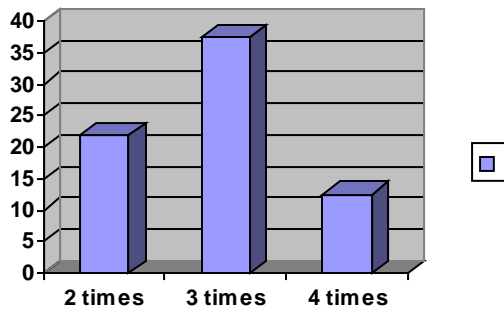

Average Largest Litter Size 6.6

7. Caesareans Sections

321 Litters	30 sections	.093%
-------------	-------------	-------

8. Breeding Age

Age First Breeding

1.5 yrs	4
2 yrs	18
2.5 yrs	10
3 yrs	3

Average First Breeding 2.2 yrs

Age Last Bred

4 yrs	1
5 yrs	12
6 yrs	17
7 yrs	4
8 yrs`	1

Average Age Last Breeding 5.8 yrs

Average Age Last Breeding 5.8yrs

9. Frequency

Number of Times Bitch Bred

2	6
2-3	10
3	7
3-4	1
4	2

Average Number of Times Bitch Bred 2.8

How Often Bitch is Bred

Back to back, rest, back to back	1
Every other season	2
Once per year	1
Every other year	1

10. Artificial Inseminations

All natural breedings in 24 responses

In 12 responses (all others reported no artificial breedings)