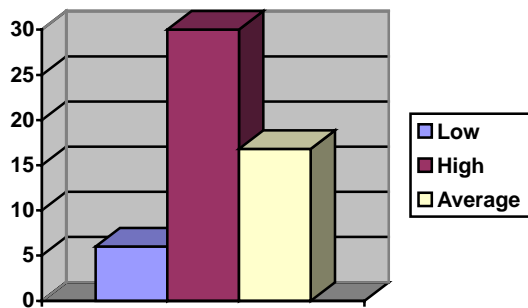

2007 BICHON FRISE BREEDERS HEALTH SURVEY Part 2: Breeding information

1. BFCA Membership

BFCA member	31	86%
Non member	5	14%

2. Years Involved - Total 5604

Low	6
High	30
Average	16.8

3. Total Number of Bichons Whelped 1/01/1992 – 12/31/2006

Number of Litters Whelped	437	
Number of Males	929	49.8%
Number of Females	935	50.2%
Total Bichons whelped	1864	

4. Number of Bichons reported on

Total responses	27 of 36 responders answered this question.
Total Bichons	894

5. Bichons Living with Responder

Responders 30	Total 213
Males 32%	Females 68%

6. Litter Size:

Average Size Litter 4.46 pups/litter

Pups in litter	Responders
2.5	1
3	2
4	11
5	7
6	5

Average Size Litter 4.46 pups