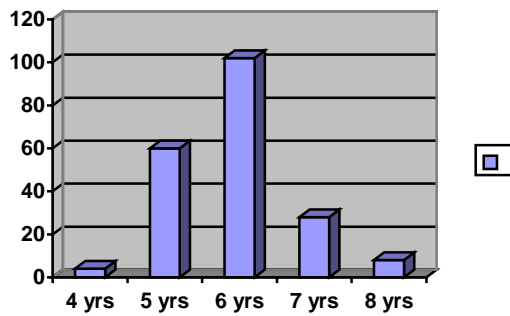

Smallest Litter Size

Pups in litter	Responders
1	8
2	11
3	7
4	3
5	1 Bred one litter
6	1 Bred one litter

Average Smallest Litter Size 2.47pup

Largest Litter Size

Pups in litter	Responders
4	3
5	4
6	6
7	9
8	4
9	3

Average Largest Litter Size 6.6

7. Caesareans Sections

321 Litters	30 sections	.093%
-------------	-------------	-------

8. Breeding Age

Age First Breeding

1.5 yrs	4
2 yrs	18
2.5 yrs	10
3 yrs	3

Average First Breeding 2.2 yrs

Age Last Bred

4 yrs	1
5 yrs	12
6 yrs	17
7 yrs	4
8 yrs`	1

Average Age Last Breeding 5.8 yrs

Average Age Last Breeding 5.8yrs

9. Frequency

Number of Times Bitch Bred

2	6
2-3	10
3	7
3-4	1
4	2

Average Number of Times Bitch Bred 2.8