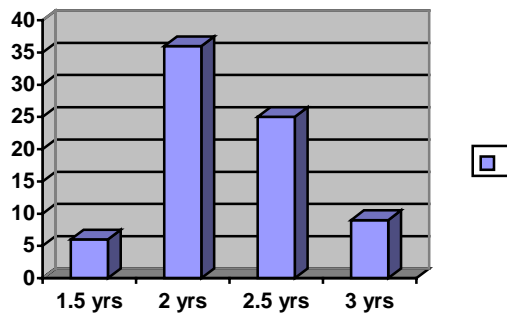

Smallest Litter Size

Pups in litter	Responders
1	8
2	11
3	7
4	3
5	1 Bred one litter
6	1 Bred one litter

Average Smallest Litter Size 2.47pup

Largest Litter Size

Pups in litter	Responders
4	3
5	4
6	6
7	9
8	4
9	3

Average Largest Litter Size 6.6

7. Caesareans Sections

321 Litters	30 sections	.093%
-------------	-------------	-------

8. Breeding Age

Age First Breeding

1.5 yrs	4
2 yrs	18
2.5 yrs	10
3 yrs	3

Average First Breeding 2.2 yrs

Age Last Bred

4 yrs	1
5 yrs	12
6 yrs	17
7 yrs	4
8 yrs`	1

Average Age Last Breeding 5.8 yrs

Average Age Last Breeding 5.8yrs

9. Frequency

Number of Times Bitch Bred

2	6
2-3	10
3	7
3-4	1
4	2

Average Number of Times Bitch Bred 2.8