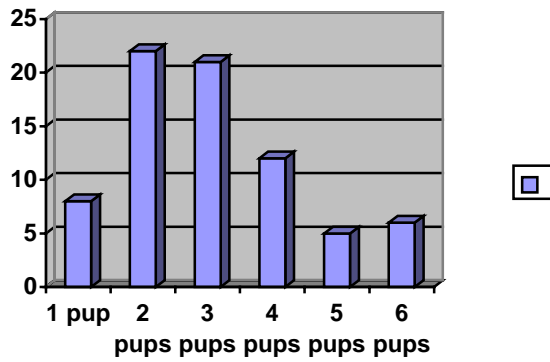

Number of Litters Whelped	437	
Number of Males	929	49.8%
Number of Females	935	50.2%
Total Bichons whelped	1864	

4. Number of Bichons reported on

Total responses	27 of 36 responders answered this question.
Total Bichons	894

5. Bichons Living with Responder

Responders 30	Total 213
Males 32%	Females 68%

6. Litter Size:

Average Size Litter 4.46 pups/litter

Pups in litter	Responders
2.5	1
3	2
4	11
5	7
6	5

Average Size Litter 4.46 pups

Smallest Litter Size

Pups in litter	Responders
1	8
2	11
3	7
4	3
5	1 Bred one litter
6	1 Bred one litter

Average Smallest Litter Size 2.47pup

Largest Litter Size

Pups in litter	Responders
4	3
5	4
6	6
7	9
8	4
9	3

Average Largest Litter Size 6.6

7. Caesareans Sections

321 Litters	30 sections	.093%
-------------	-------------	-------

8. Breeding Age

Age First Breeding

1.5 yrs	4
2 yrs	18
2.5 yrs	10
3 yrs	3

Average First Breeding 2.2 yrs